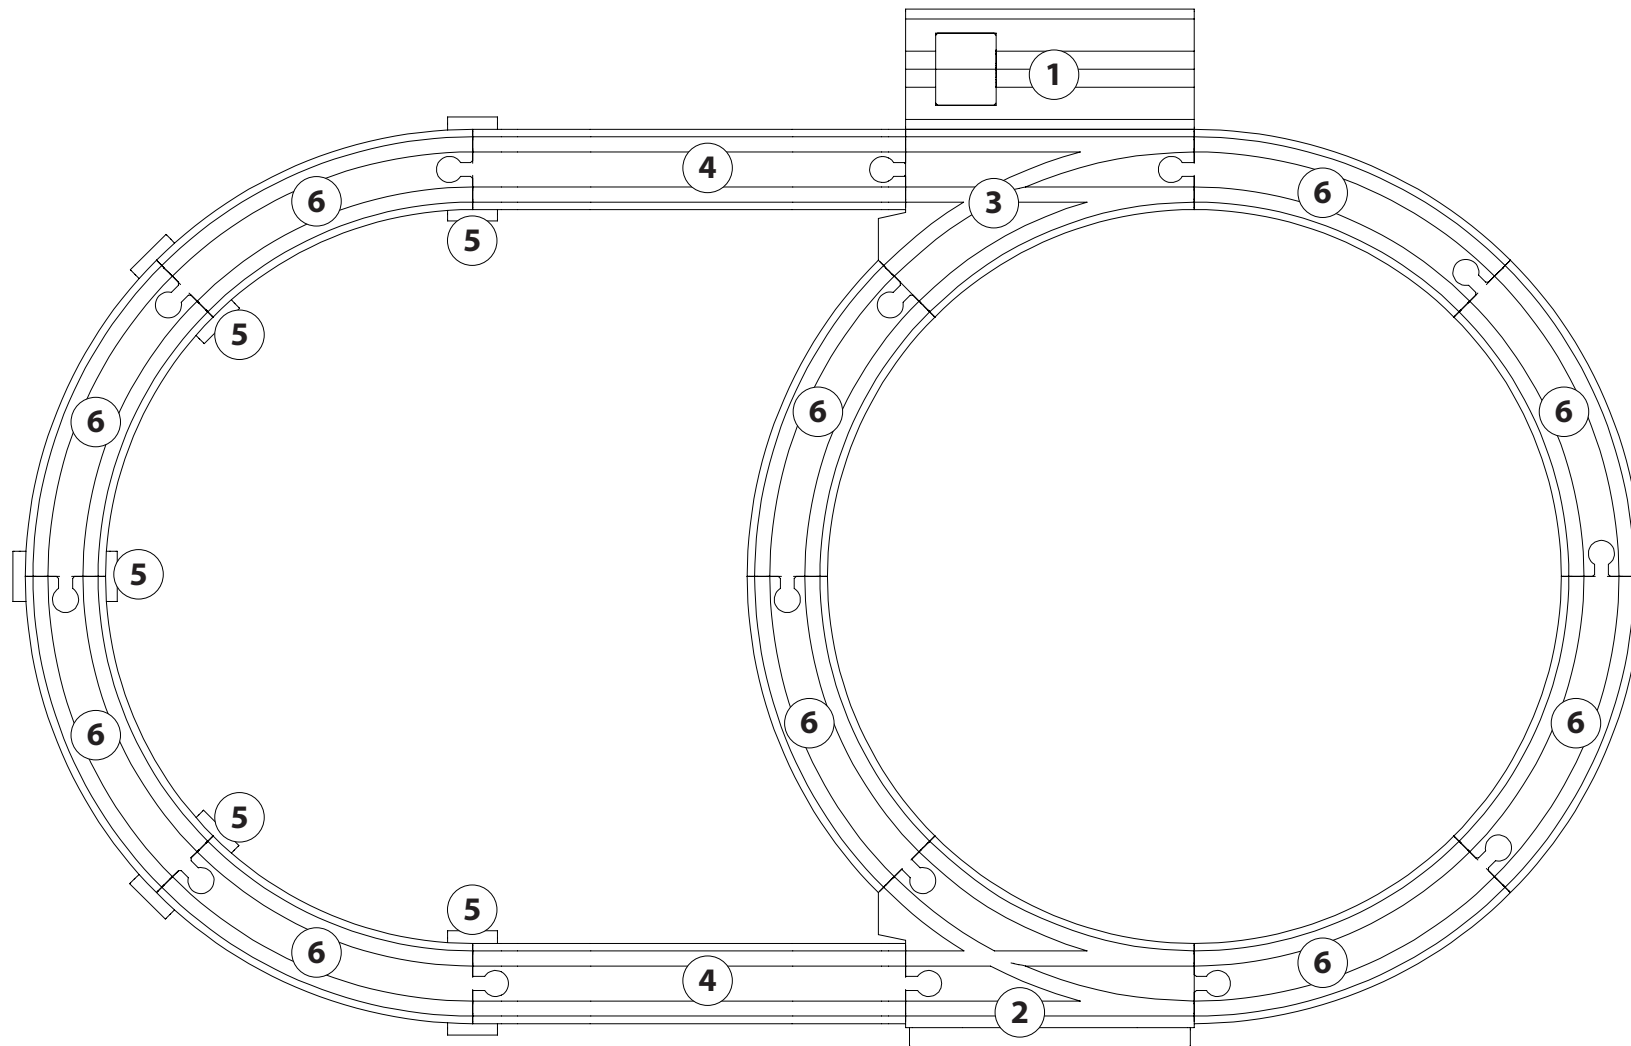

BRIO®

Classic Deluxe Set
33424

YouTube

Designed by BRIO AB in Sweden 2016(publ). Manufactured for BRIO AB (publ), Box 305, SE-201 23 Malmö, Sweden. © BRIO AB (publ), Sweden 2016. Made in China. This product and its packaging are protected by intellectual Property Laws of many countries. Violators will be prosecuted. Retain this package for future reference. Please contact above address in case of events. Bitte bewahren Sie diese Informationen für spätere Referenzzwecke auf. Informations à conserver. Conservez la confezione per futuri riferimenti. Conforms to the Safety Requirements of ASTM F963. Conforme aux exigences de sécurité ASTM F963.