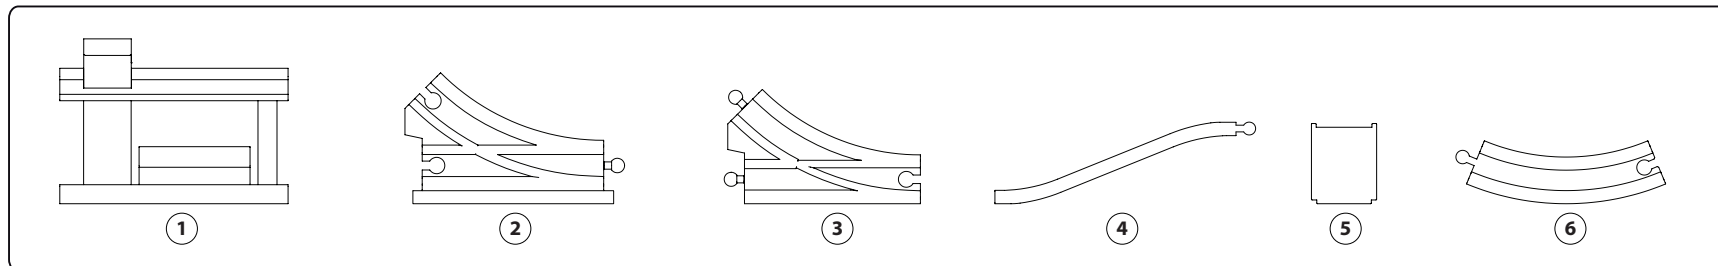

BRIO®

Classic Deluxe Set
33424

YouTube

Designed by BRIO AB in Sweden 2016(publ). Manufactured for BRIO AB (publ), Box 305, SE-201 23 Malmö, Sweden. © BRIO AB (publ), Sweden 2016. Made in China. This product and its packaging are protected by intellectual Property Laws of many countries. Violators will be prosecuted. Retain this package for future reference. Please contact above address in case of events. Bitte bewahren Sie diese Informationen für spätere Referenzzwecke auf. Informations à conserver. Conservez la confezione per futuri riferimenti. Conforms to the Safety Requirements of ASTM F963. Conforme aux exigences de sécurité ASTM F963.